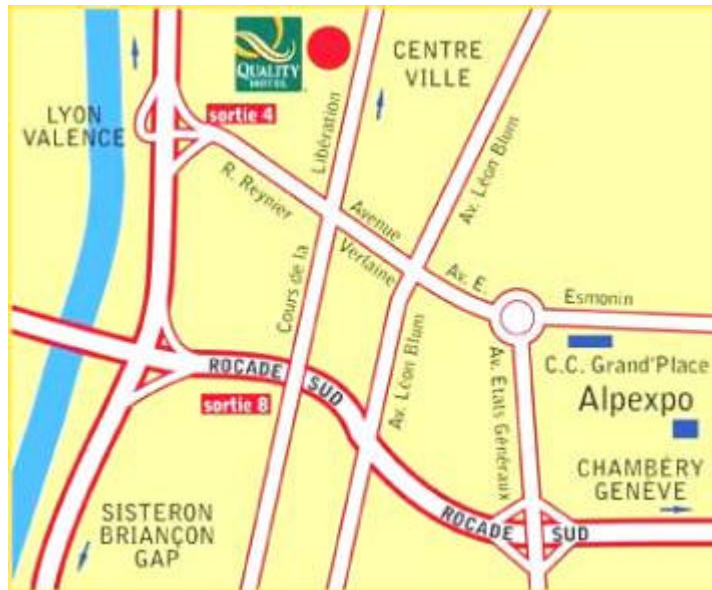

Quality Hotel Grenoble

116, cours de la libération - 38100 Grenoble
Tél. (33) 04 76 21 26 63 - Fax (33) 04 76 48 01 07
mail : qualityhotel@wanadoo.fr

PLAN D'ACCES QUALITY HOTEL GRENOBLE

De Lyon (A48) ou Valence (A49) : après péage A480, direction Rocade Sud, sortie n°4 Villeneuve.
De Chambéry (A41) : après péage, prendre Rocade Sud, sortie n°8 sur Libération - Boulevards.
De Gap-Sisteron (A480) : direction Lyon, sortie n°4 Villeneuve.

From Lyon (A48) or Valence (A49): after the A480 toll booths, follow signs for "Rocade Sud", leave the motorway at junction 4 (signposted Villeneuve).
From Chambéry (A41): after the toll booths, take the "Rocade Sud", leave the motorway at junction 8 (signposted Libération - Boulevards).
From Gap-Sisteron (A480): follow signs for Lyon, leave the motorway at junction 4 (signposted Villeneuve).