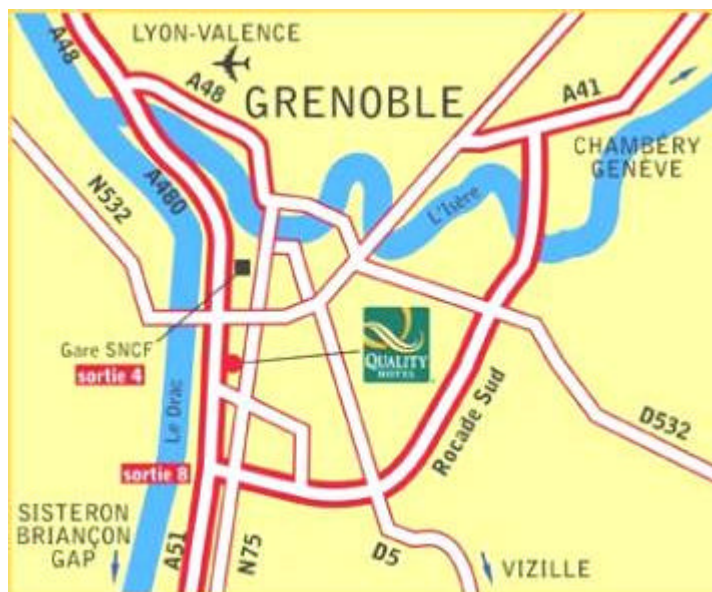

Quality Hotel Grenoble

116, cours de la libération - 38100 Grenoble
Tél. (33) 04 76 21 26 63 - Fax (33) 04 76 48 01 07
mail : qualityhotel@wanadoo.fr

PLAN D'ACCES QUALITY HOTEL GRENOBLE

De Lyon (A48) ou Valence (A49) : après péage A480, direction Rocade Sud, sortie n°4 Villeneuve.
De Chambéry (A41) : après péage, prendre Rocade Sud, sortie n°8 sur Libération - Boulevards.
De Gap-Sisteron (A480) : direction Lyon, sortie n°4 Villeneuve.

From Lyon (A48) or Valence (A49): after the A480 toll booths, follow signs for "Rocade Sud", leave the motorway at junction 4 (signposted Villeneuve).
From Chambéry (A41): after the toll booths, take the "Rocade Sud", leave the motorway at junction 8 (signposted Libération - Boulevards).
From Gap-Sisteron (A480): follow signs for Lyon, leave the motorway at junction 4 (signposted Villeneuve).